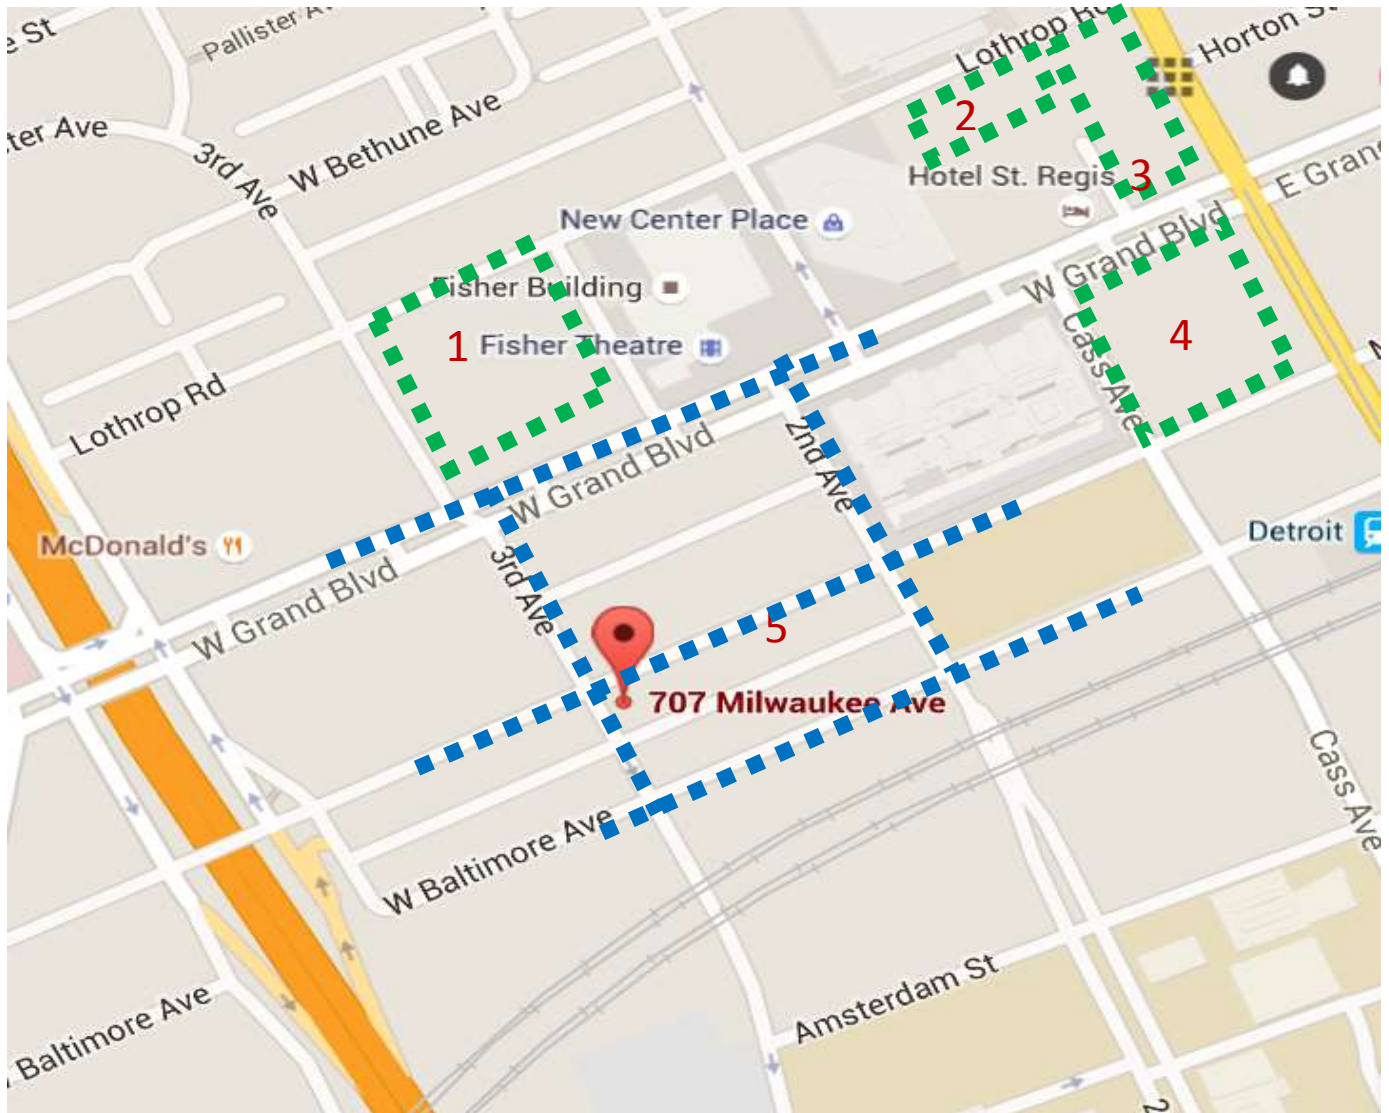

Public Parking Near 707 W. Milwaukee

Number	Location	Style	Price
1	W Grand Blvd between 2 nd & 3 rd	Lot	\$8
2	Lothrop between 2 nd & Woodward	Lot	½ hour: \$2 + \$1 each addl. ½ hour
3	W Grand Blvd between Cass & Woodward	Lot	\$6
4	W Grand Blvd between Cass & Woodward	Lot	½ hour: \$4 +\$2 each addl. ½ hour
5	W Grand Blvd, 2 nd , 3 rd , Baltimore	Street	Free & Metered